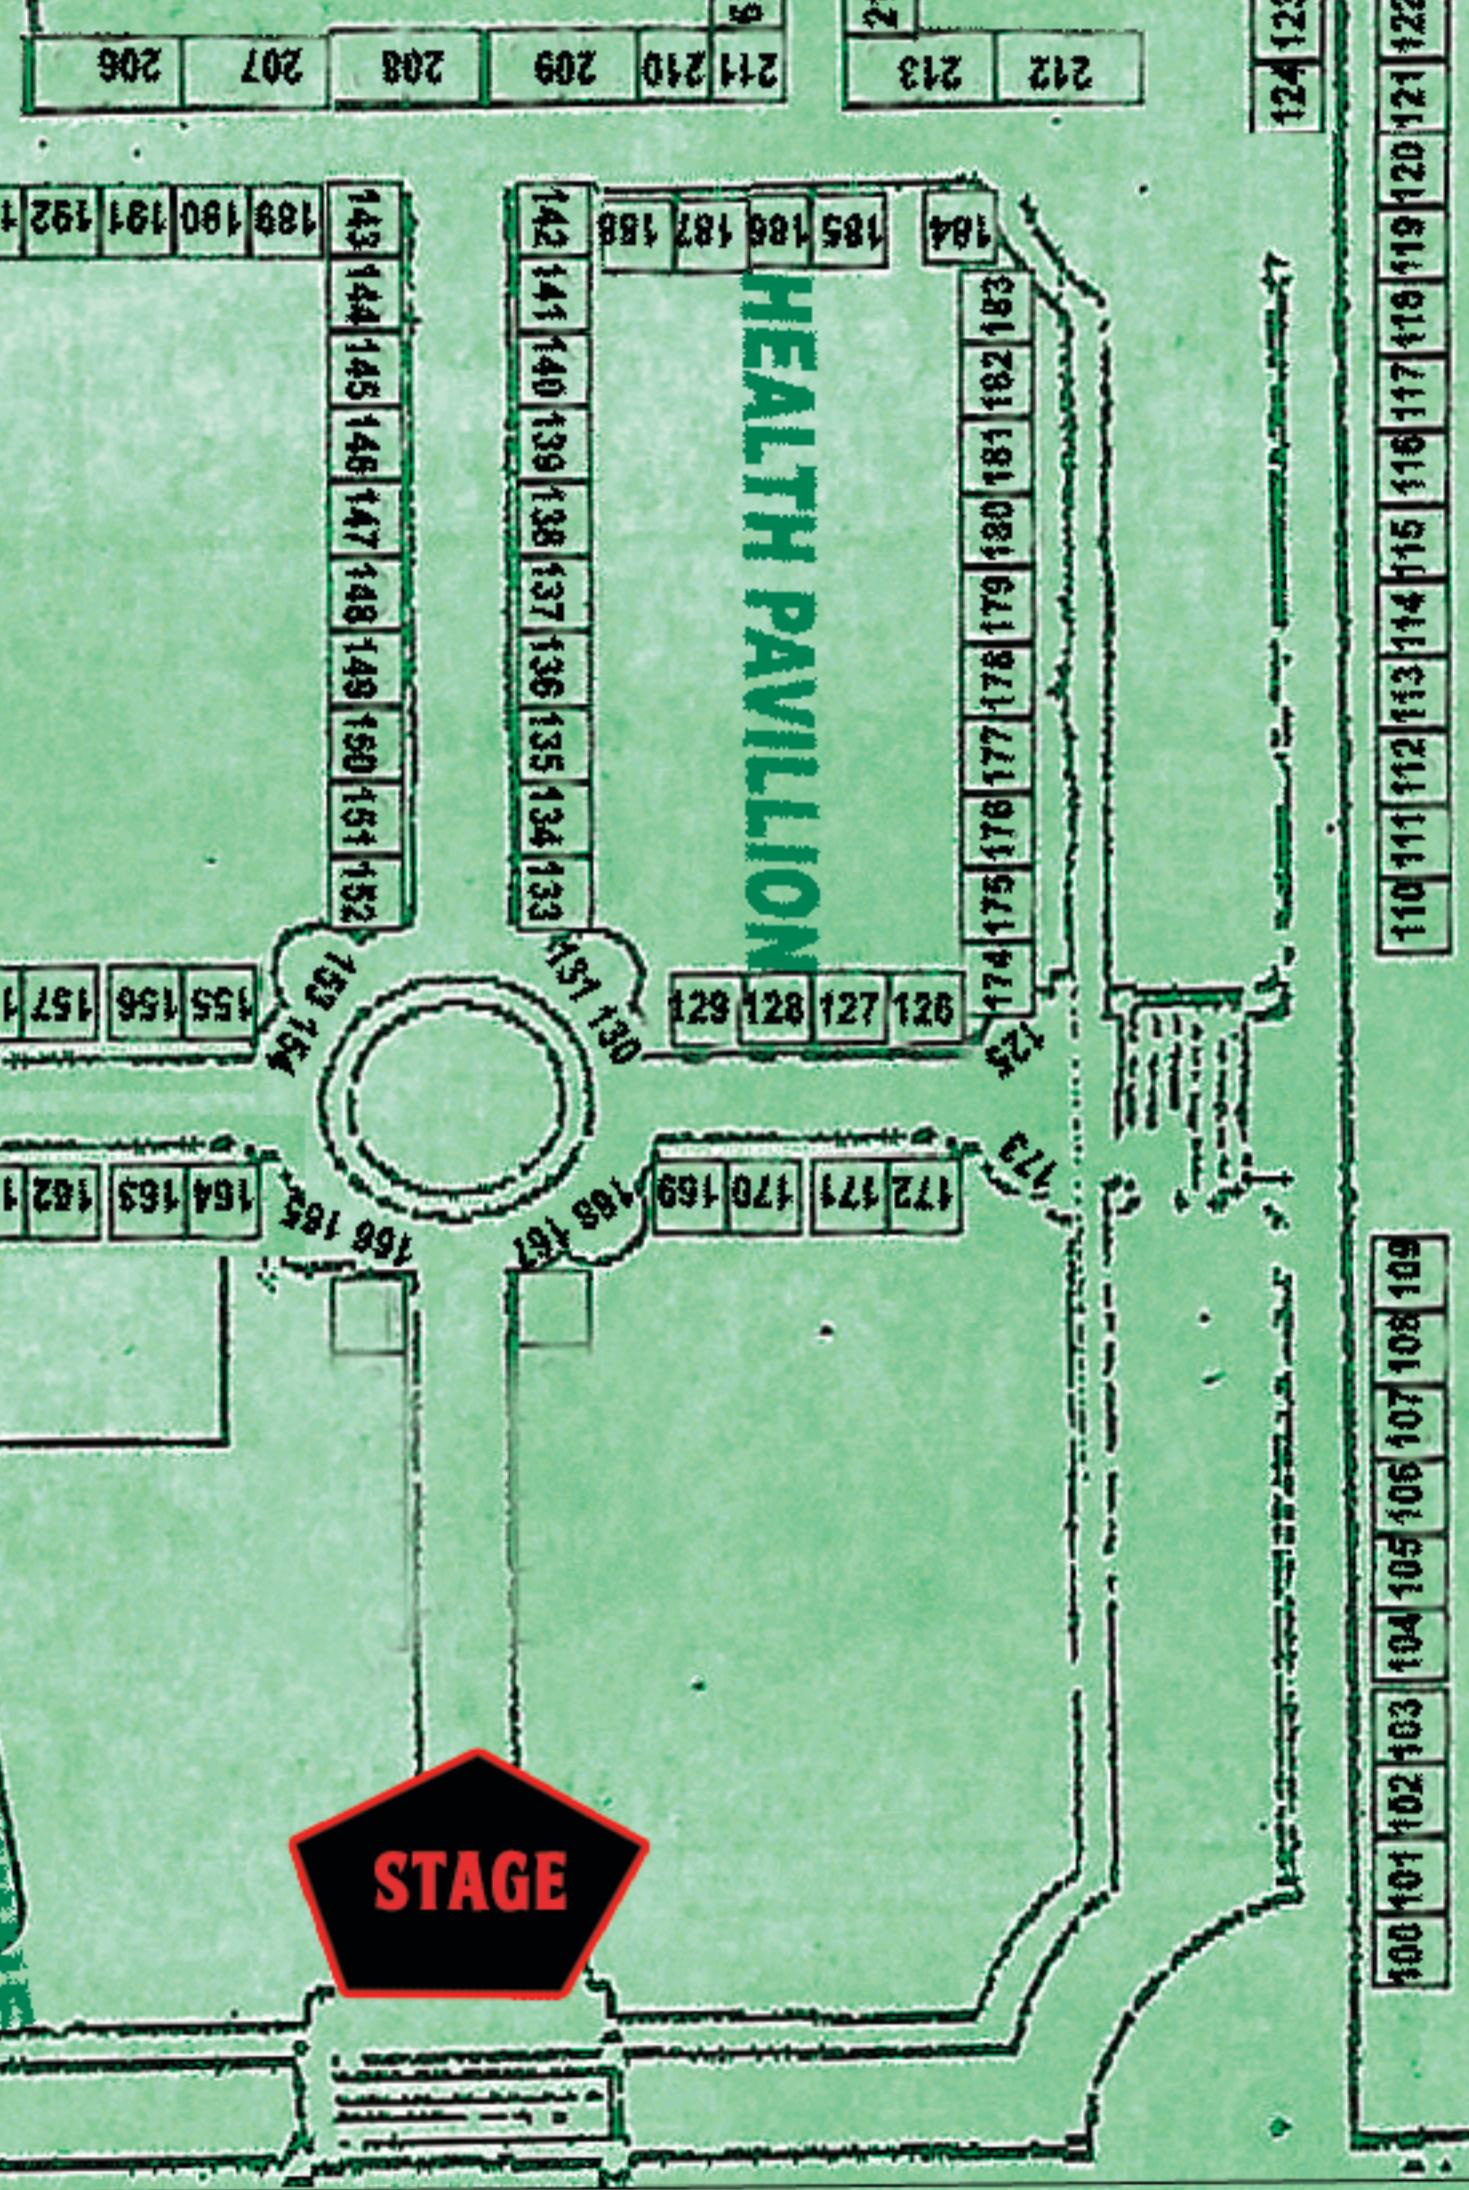

The west side of the street is handicap parking only
COTTAGE GROVE

Payne Drive closed from 51st to 55th Street

55TH ST/GARFIELD BLVD

GOspel
STAGE
DRESSING

KIDS PLAY AREA

PAYNE DRIVE

PARKING

MORGAN DRIVE

FOOD COURT

PARKING MORGAN DRIVE TO 60TH STREET

A B C D E F G H I J
K L M N O P Q R S T
U V W X Y Z

2022
AFRICAN/
CARIBBEAN
INTERNATIONAL
FESTIVAL
OF
LIFE